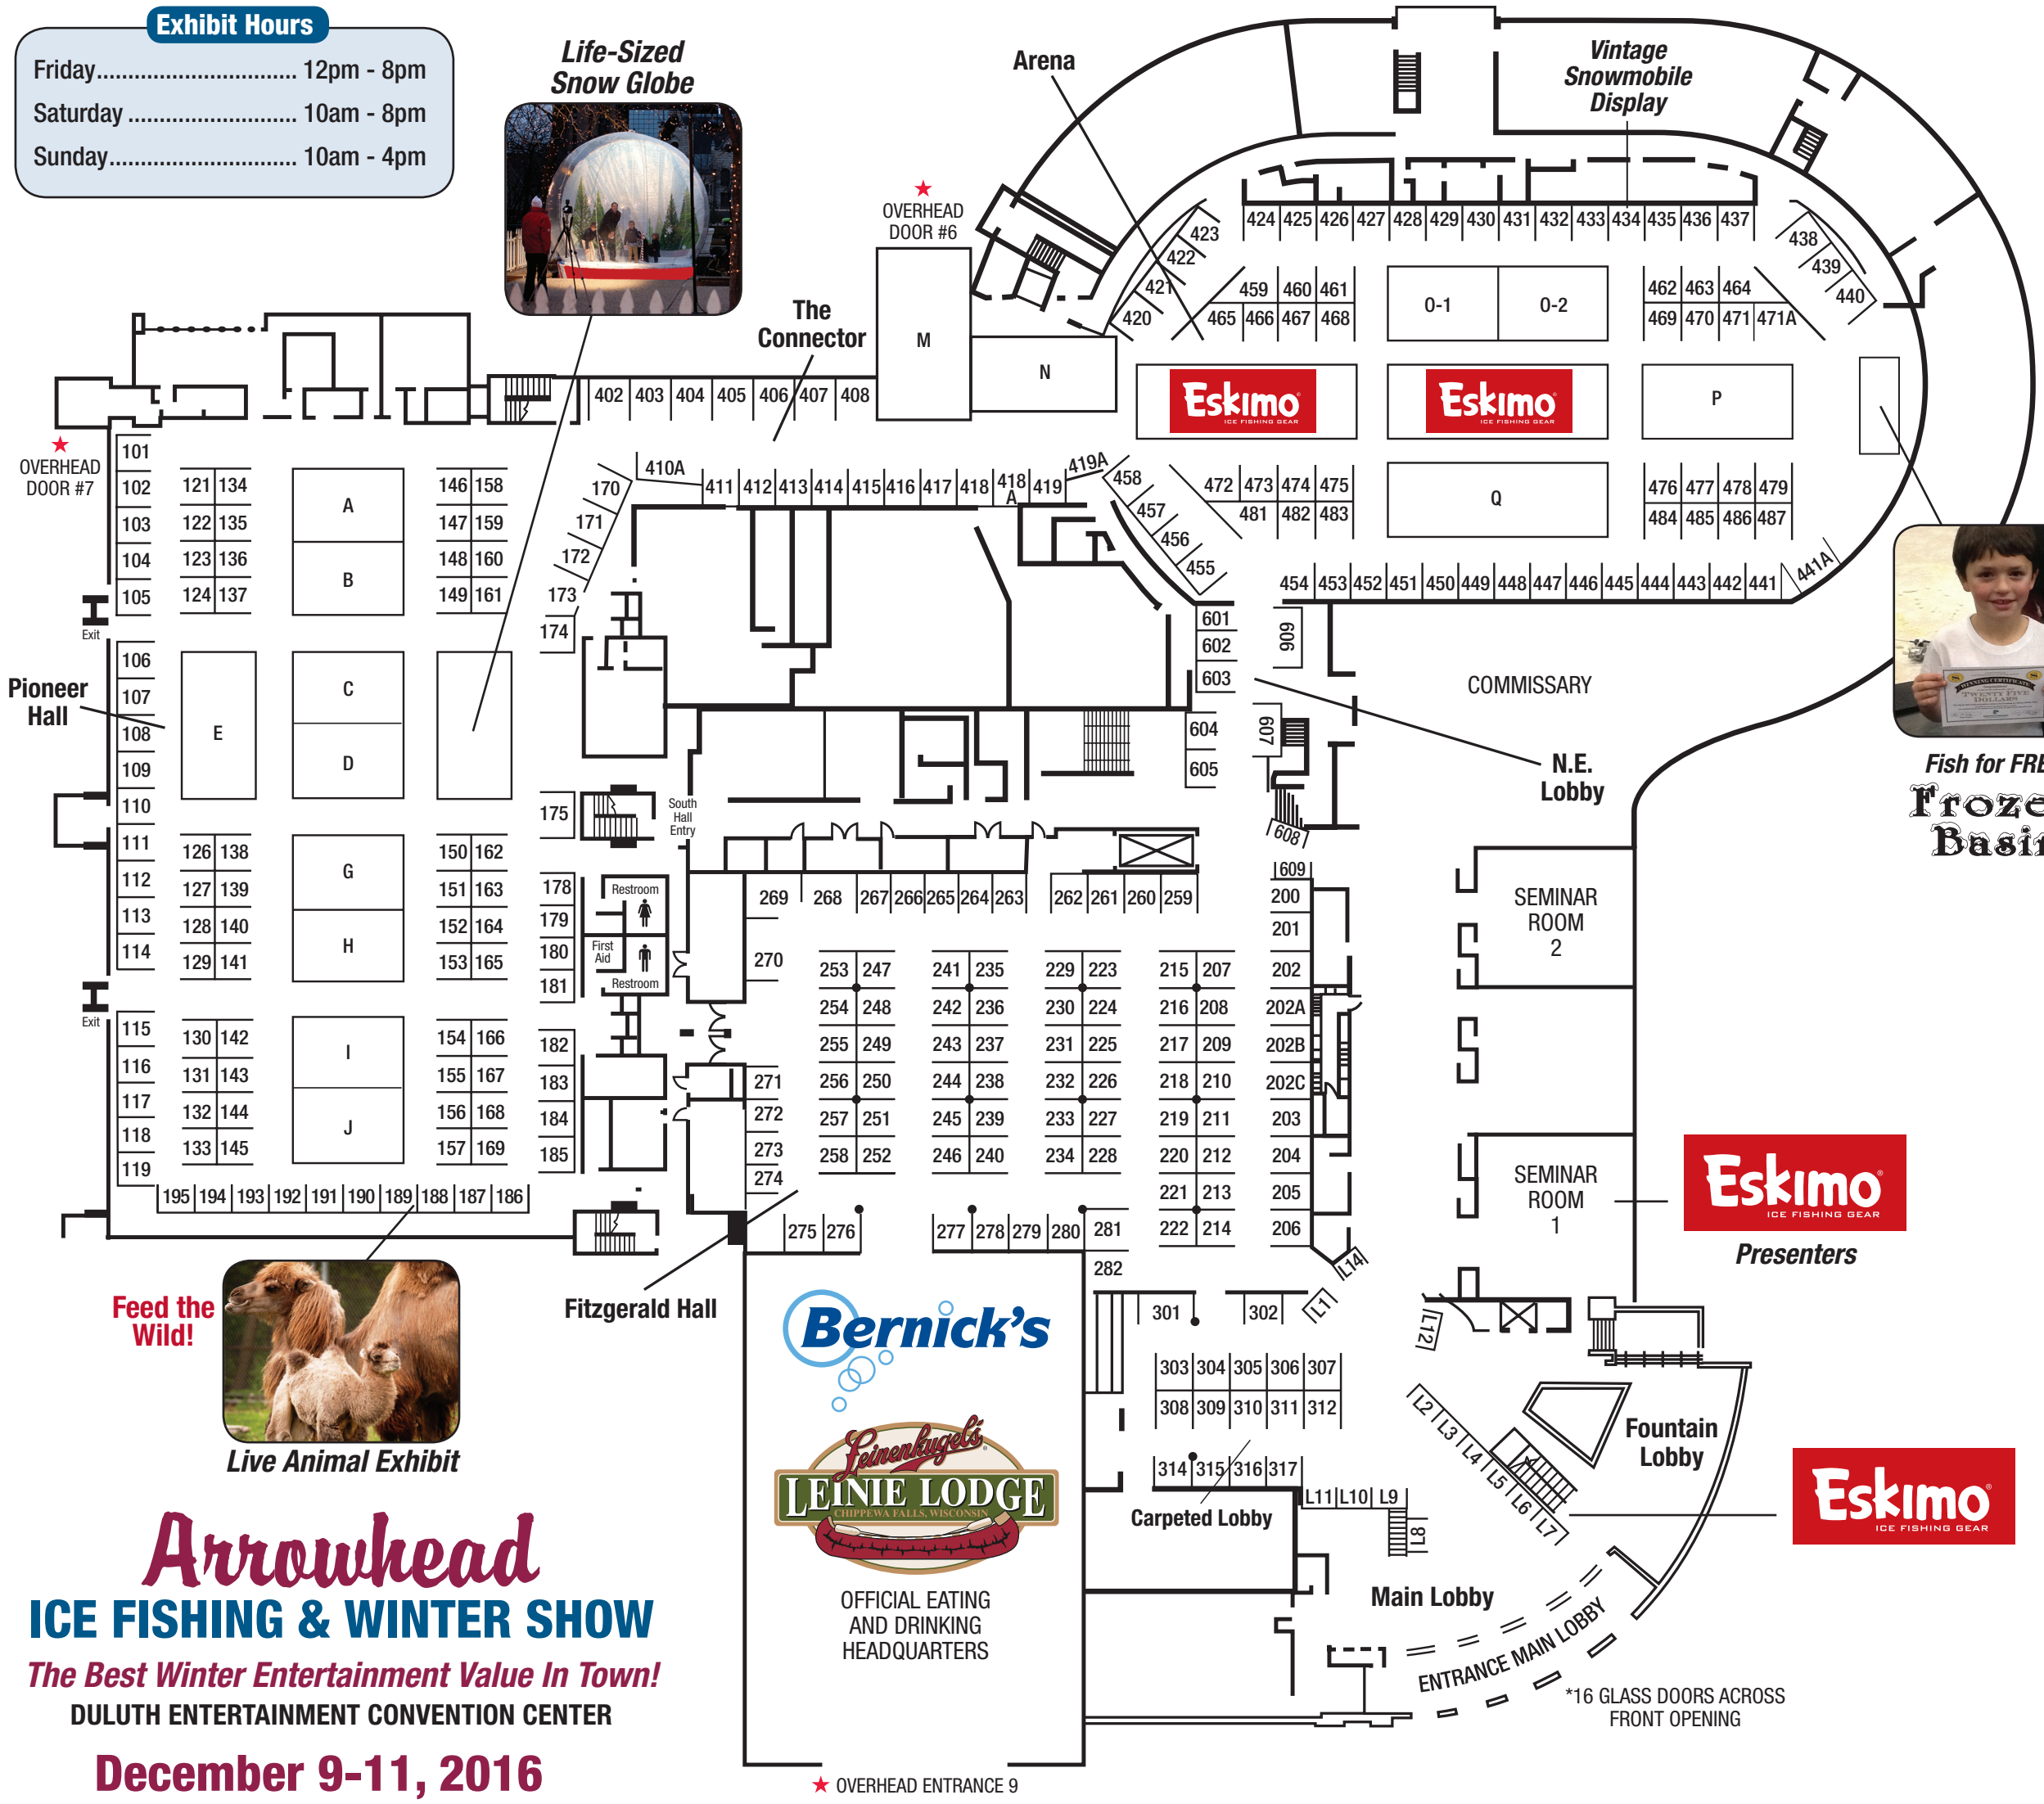

**Exhibit Hours**

Friday..... 12pm - 8pm  
 Saturday..... 10am - 8pm  
 Sunday..... 10am - 4pm

**Life-Sized Snow Globe**

**Vintage Snowmobile Display**

**Fish for FREE!  
Frozen Basin**

**Feed the Wild!**

**Live Animal Exhibit**

**Arrowhead ICE FISHING & WINTER SHOW**  
 The Best Winter Entertainment Value In Town!  
 DULUTH ENTERTAINMENT CONVENTION CENTER  
**December 9-11, 2016**

OFFICIAL EATING AND DRINKING HEADQUARTERS

★ OVERHEAD ENTRANCE 9